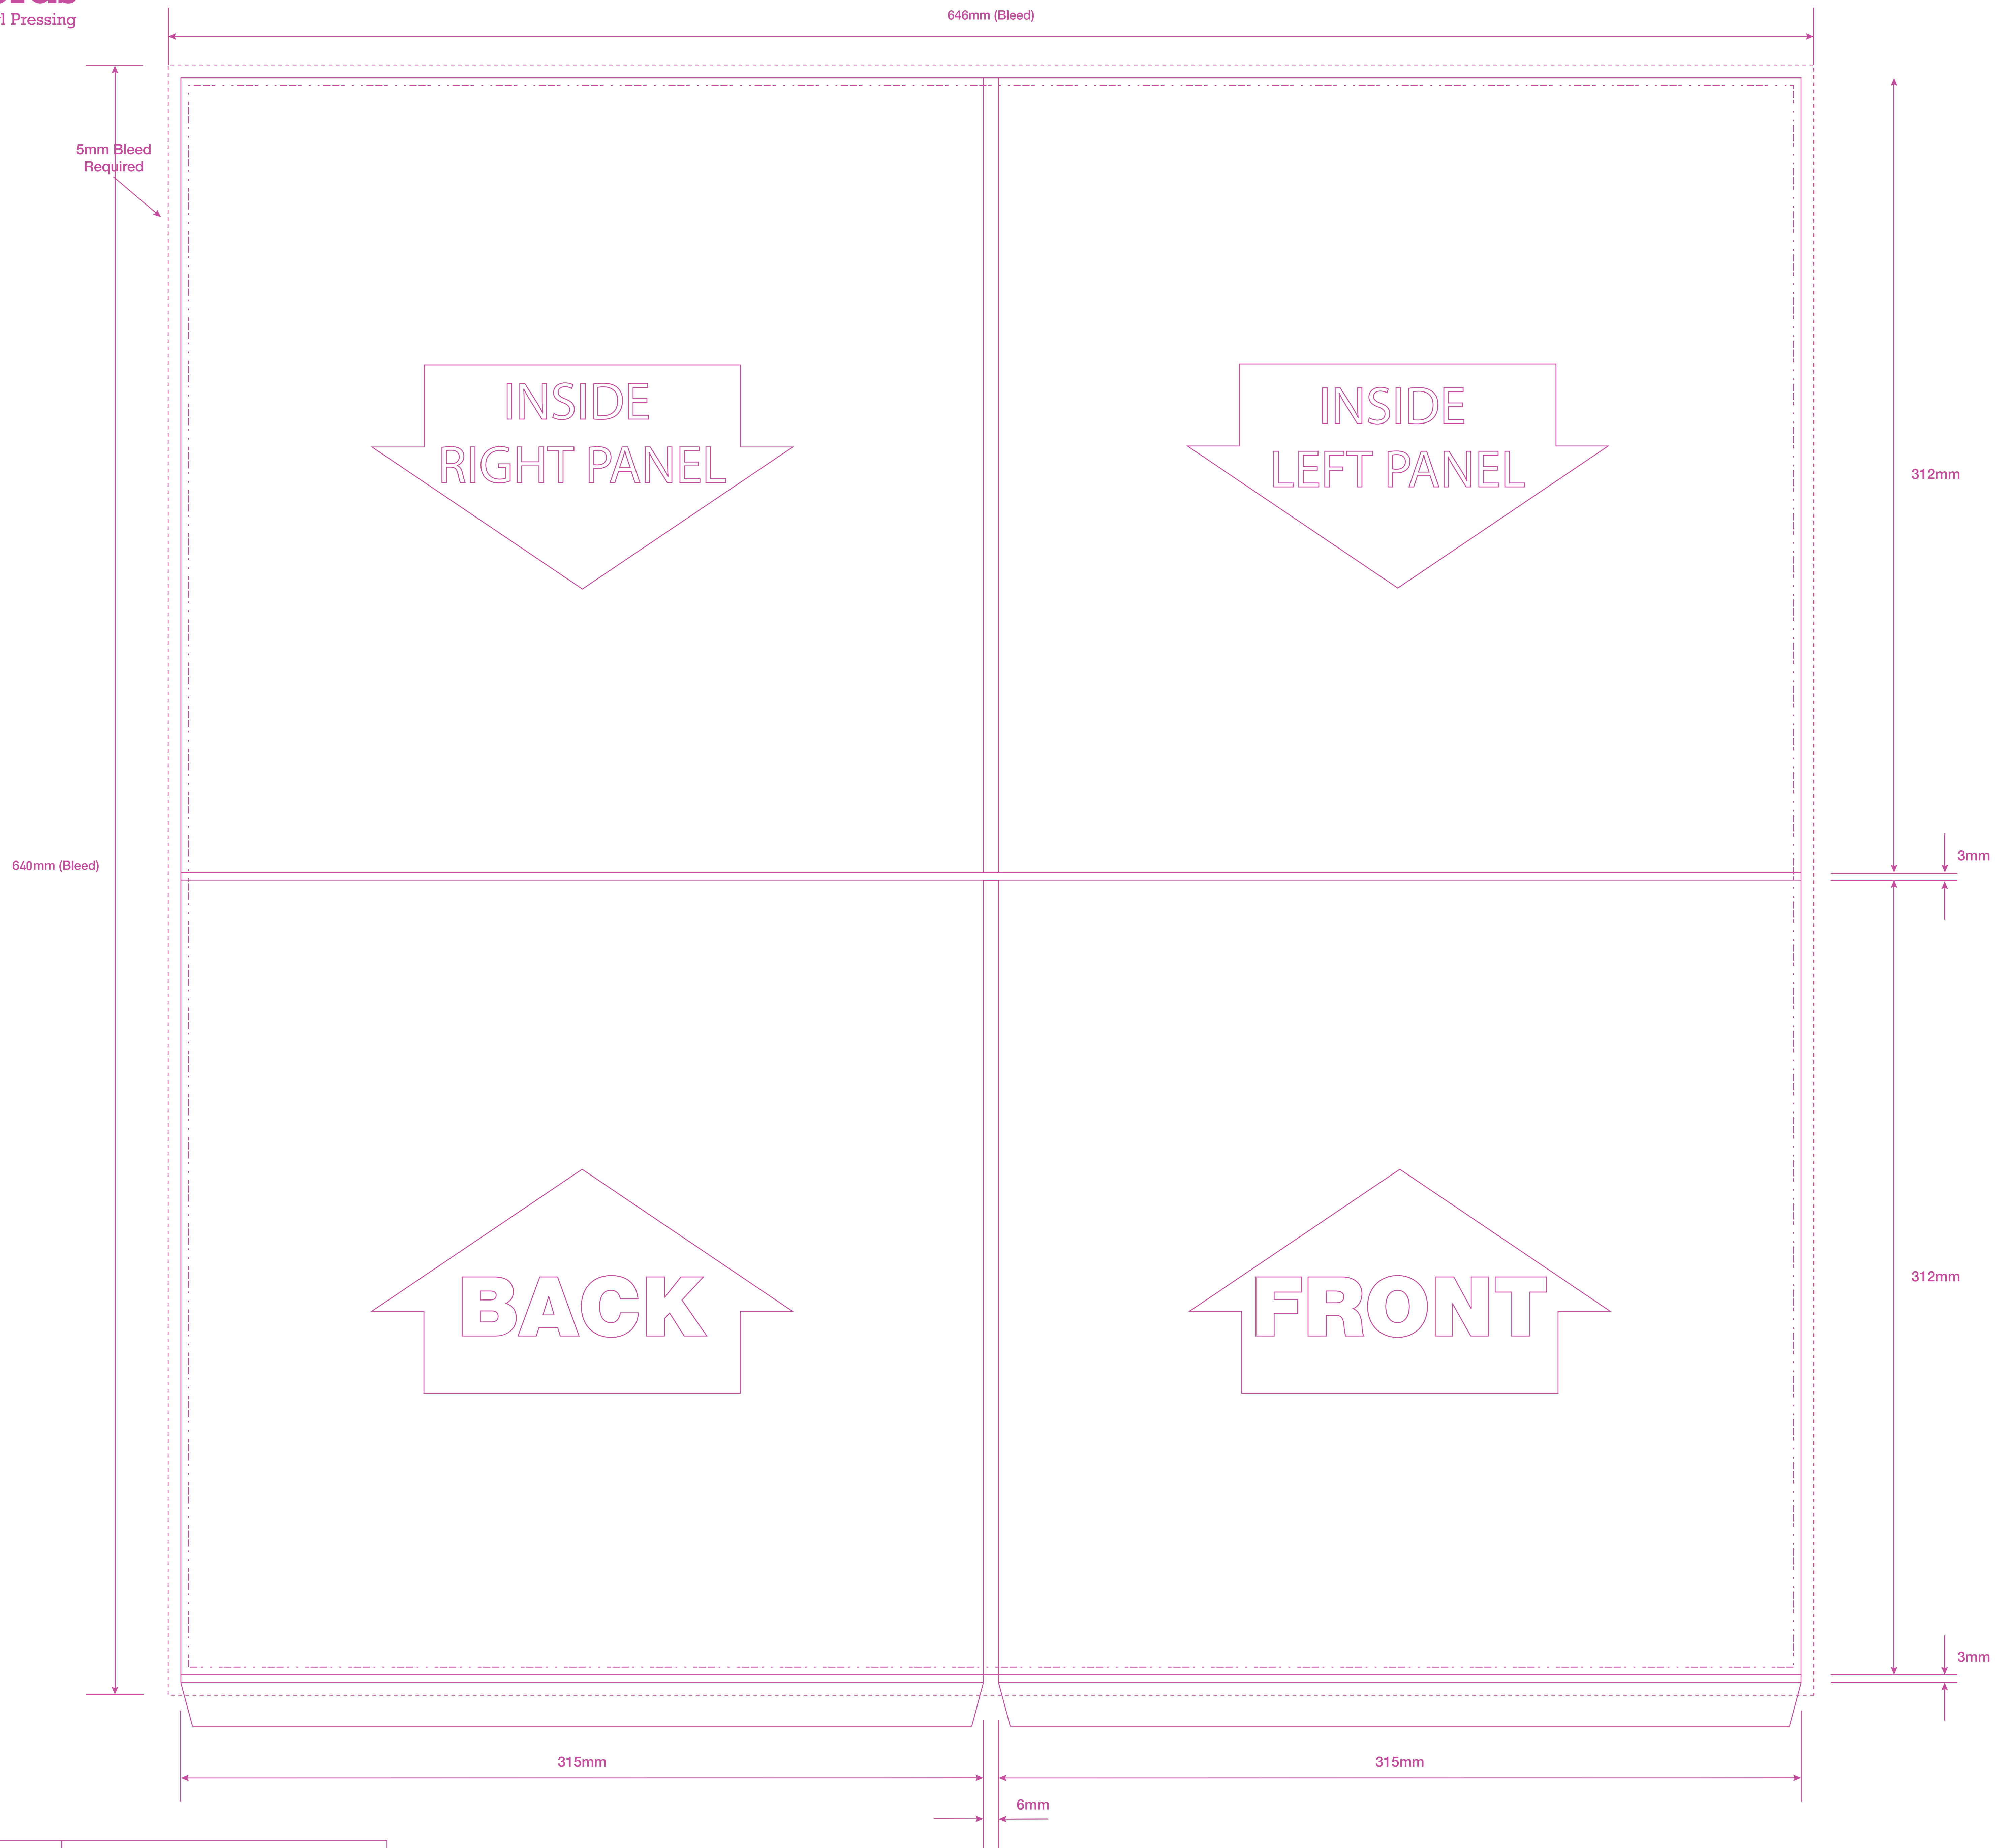

ZENITH 12" GATEFOLD TEMPLATE

IMPORTANT: THIS TEMPLATE IS 1:1 SCALE. PLEASE OUTLINE ALL FONTS AND EMBED ALL IMAGES. DO NOT INCLUDE THE TEMPLATE OR ANY EXTRA NON-PRINT INFO IN THE FINAL PRINT READY PDF ART FILE.

BLEED LINE (dashed line)
CUT LINE (solid line)
SAFETY LINE (dotted line)
MEASUREMENT (arrow)

PLEASE NOTE:
Solid line is the cut line.
All Art should extend to the outer bleed lines.
Please keep all important text and images within the safety line.
All Artwork should be CMYK and no less than 400 DPI.
Outline all text/fonts and do not include template in artwork.
For the best results on blacks use C:40 M:40 Y:40 K:100.